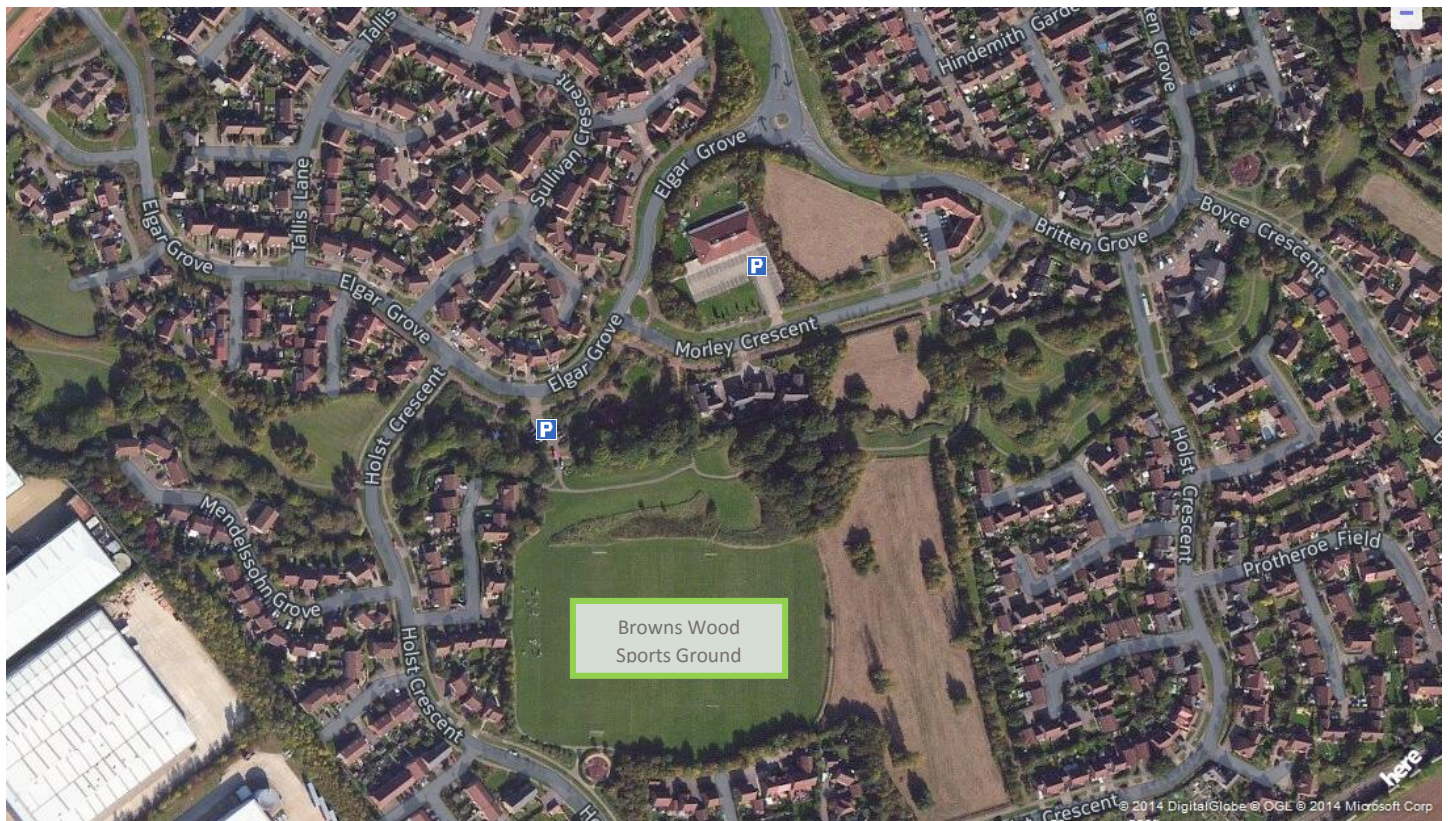

Southside United FC

VENUE: BROWNS WOOD SPORTS GROUND, OFF ELGAR GROVE, BROWNS WOOD, MILTON KEYNES MK7 8DX

Southside United FC look forward to seeing you at our forthcoming fixture. We will be hosting the match at the Browns Wood Sports Ground in the south east corner of Milton Keynes. We would be grateful if you could share the information on this sheet with your players and supporters ahead of your visit.

Thank you for your help.

www.southsideunited.co.uk

VENUE INFORMATION

PARKING | There is limited parking available at the entrance to the sports ground. Please **DO NOT** park on Elgar Grove. Additional parking is available at Busy Bees Nursery, 1 Morley Crescent, Browns Wood, Milton Keynes MK7 8HT. **P**